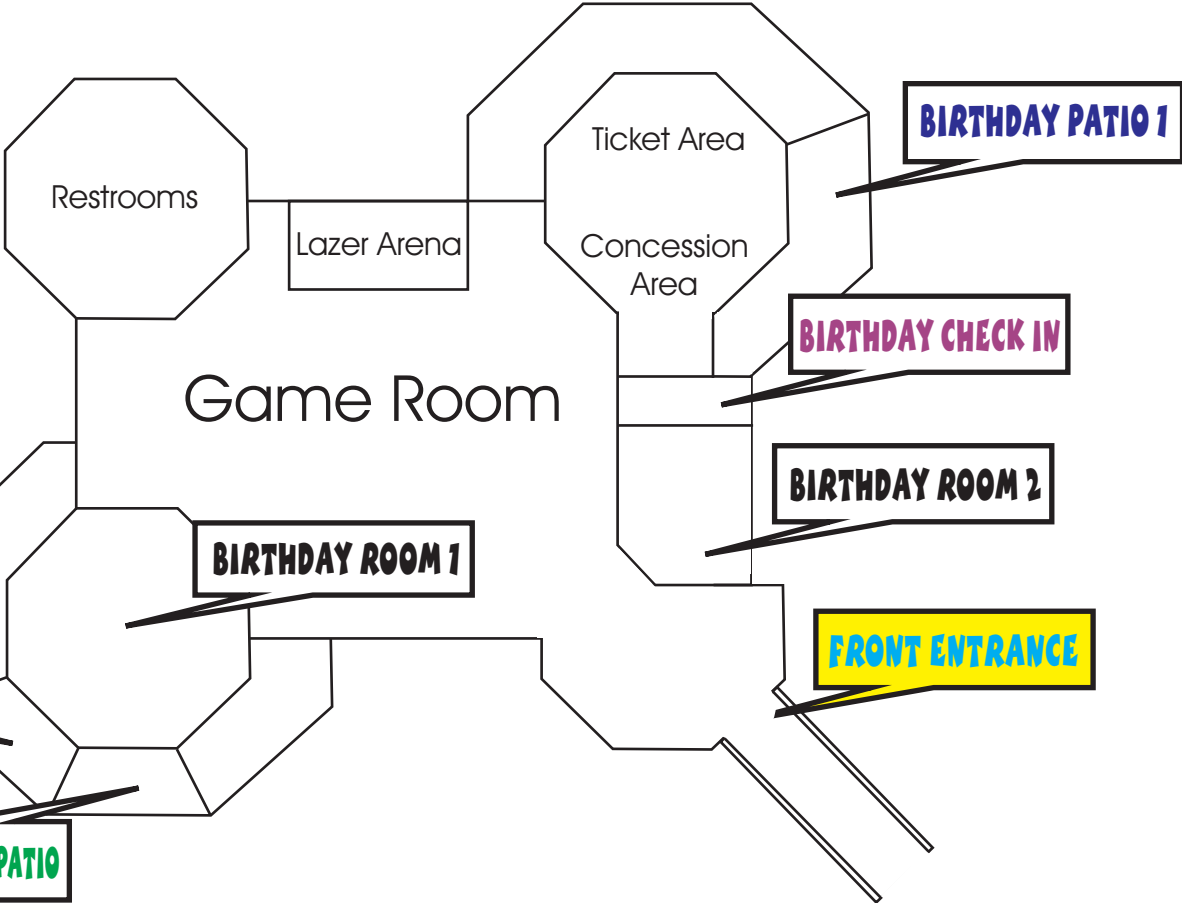

Main Park Area

Game Room

Restrooms

Lazer Arena

Ticket Area

Concession Area

BIRTHDAY PATIO 1

BIRTHDAY CHECK IN

BIRTHDAY ROOM 2

BIRTHDAY ROOM 1

BIRTHDAY EXTRA PATIO

BIRTHDAY RED PATIO

BIRTHDAY GREEN PATIO

FRONT ENTRANCE

Merlin's Moat Area